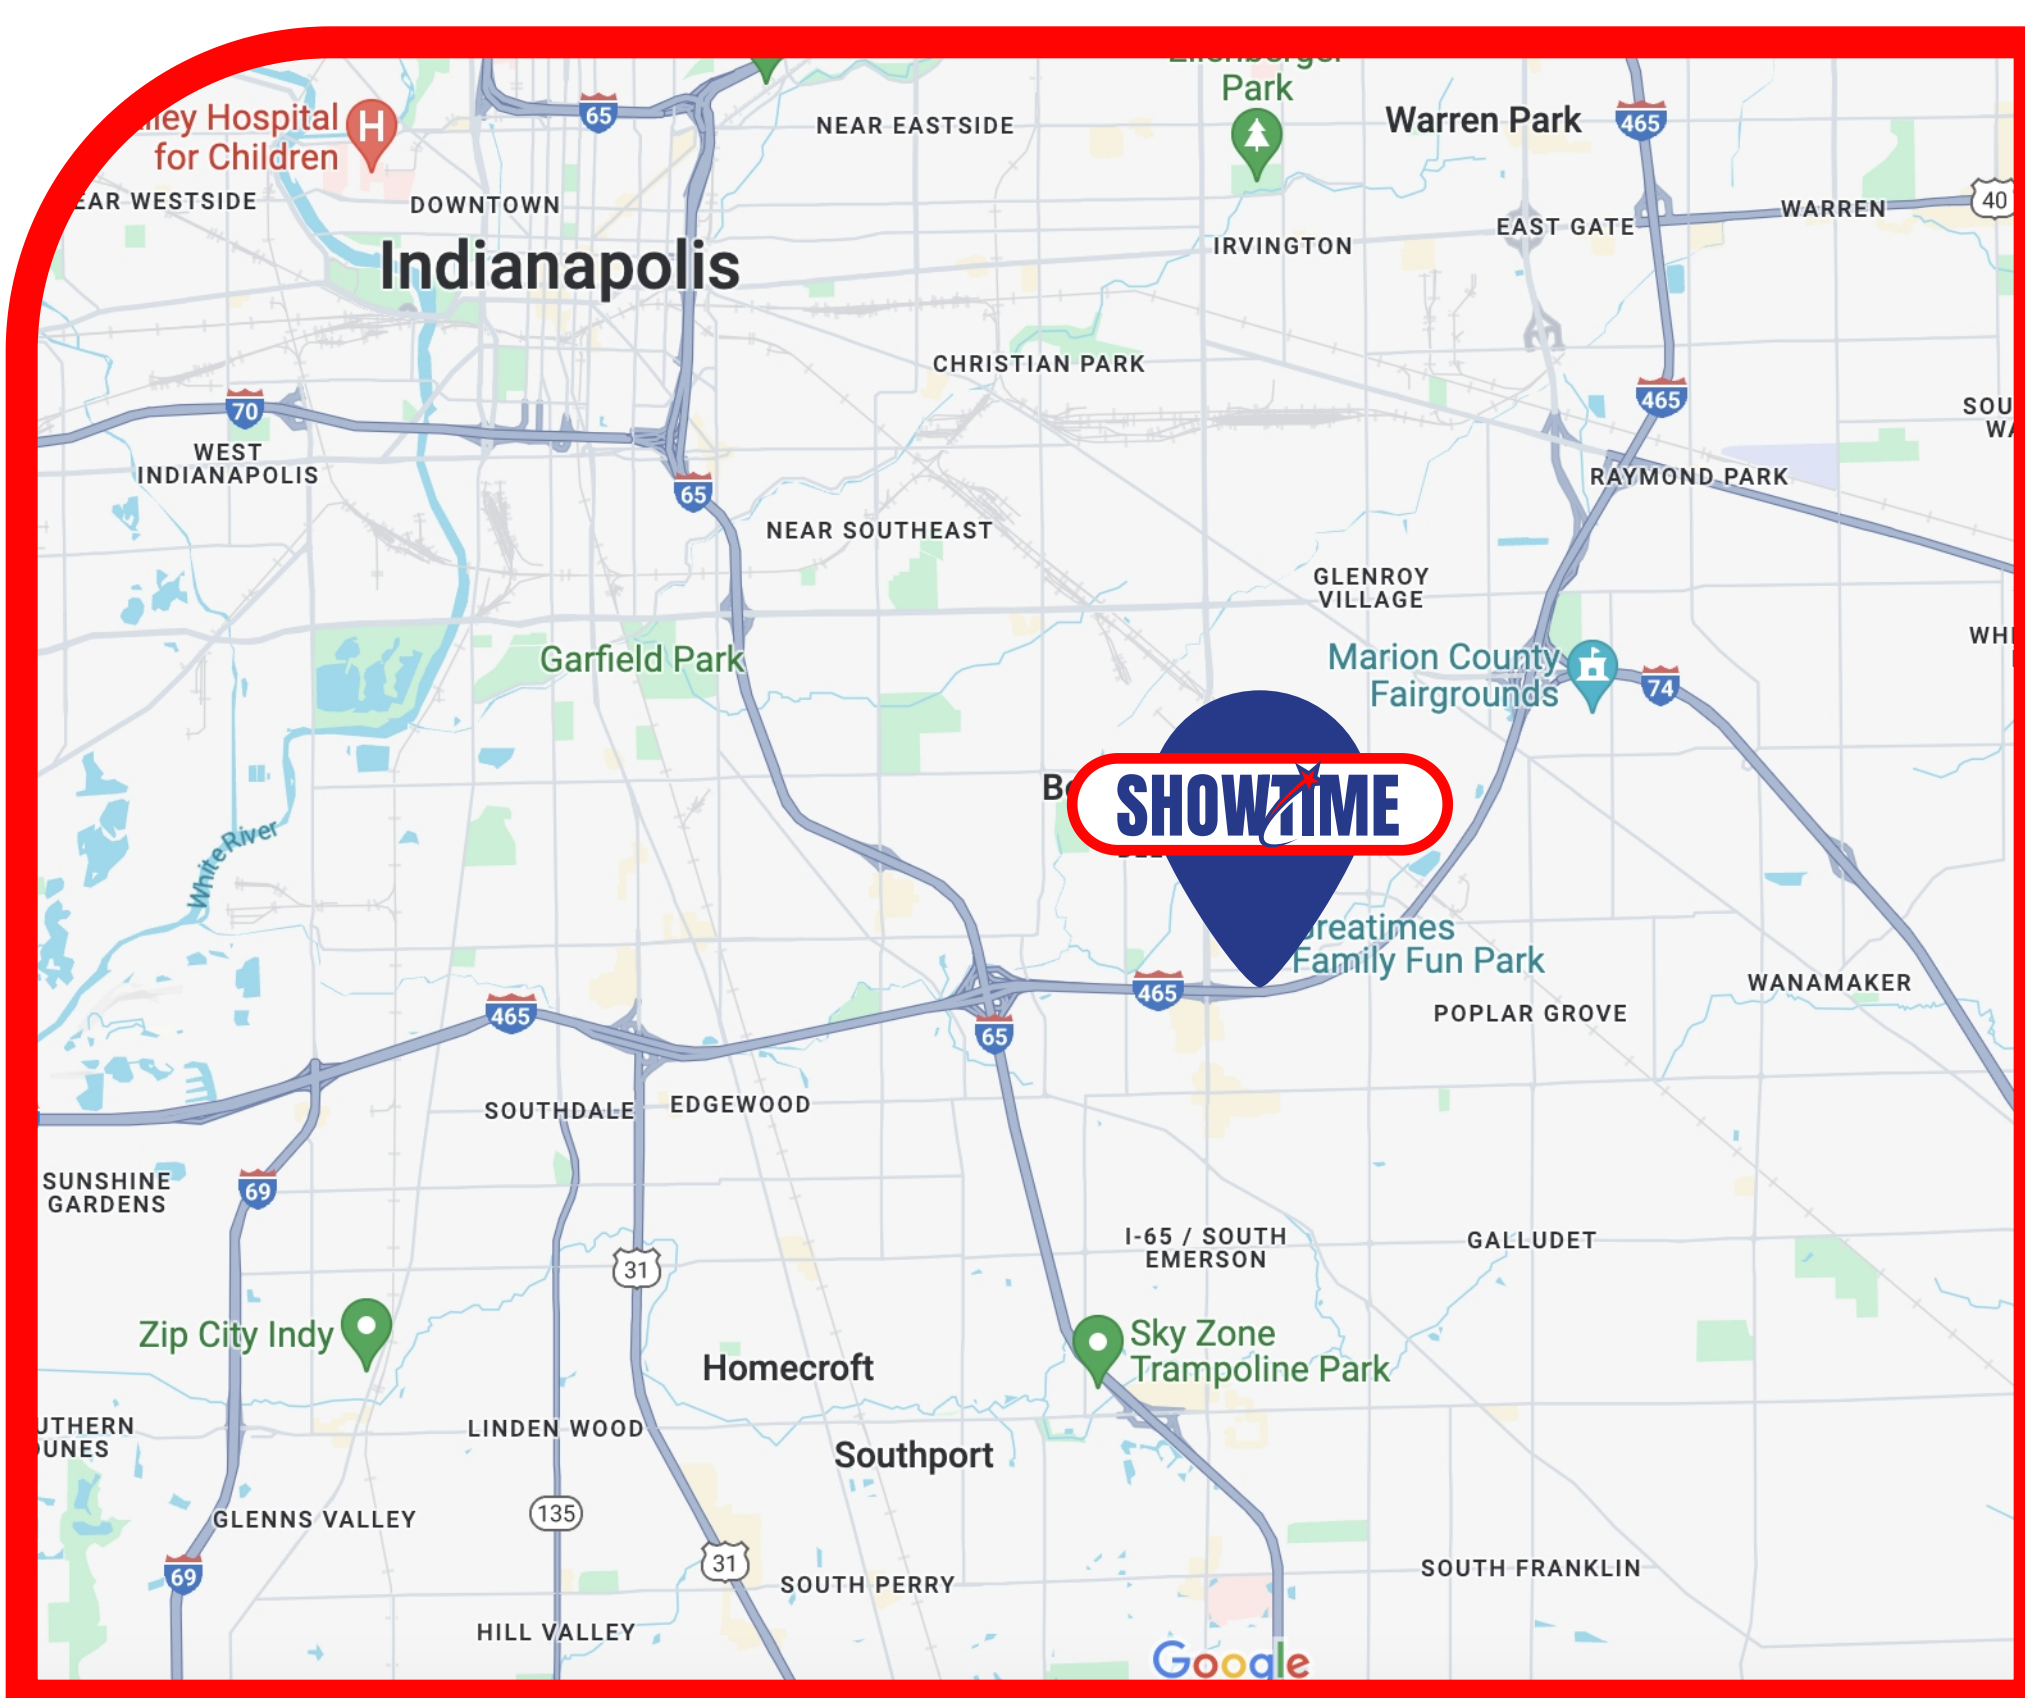

**SHOWTIME**

**Panel 170528**

# I-465 between I-74 and I-65 interchanges

**This board targets commuters heading to the east side of the city and to the upscale Northeast area of Indy just prior to I-74.**

Location: 39.704435, -86.074295  
Market: Indianapolis  
Type: Digital -  
Outdoor Billboard  
Facing: West

Traffic Direction: Eastbound  
Read: Lefthand  
Dimensions: 14 x 48  
Illuminated: Yes  
Daily Impressions: 66,000

**SHOWTIME**

**Get In Touch**

[www.showtimeoutdoor.com](http://www.showtimeoutdoor.com)

[sales@showtimeoutdoor.com](mailto:sales@showtimeoutdoor.com)