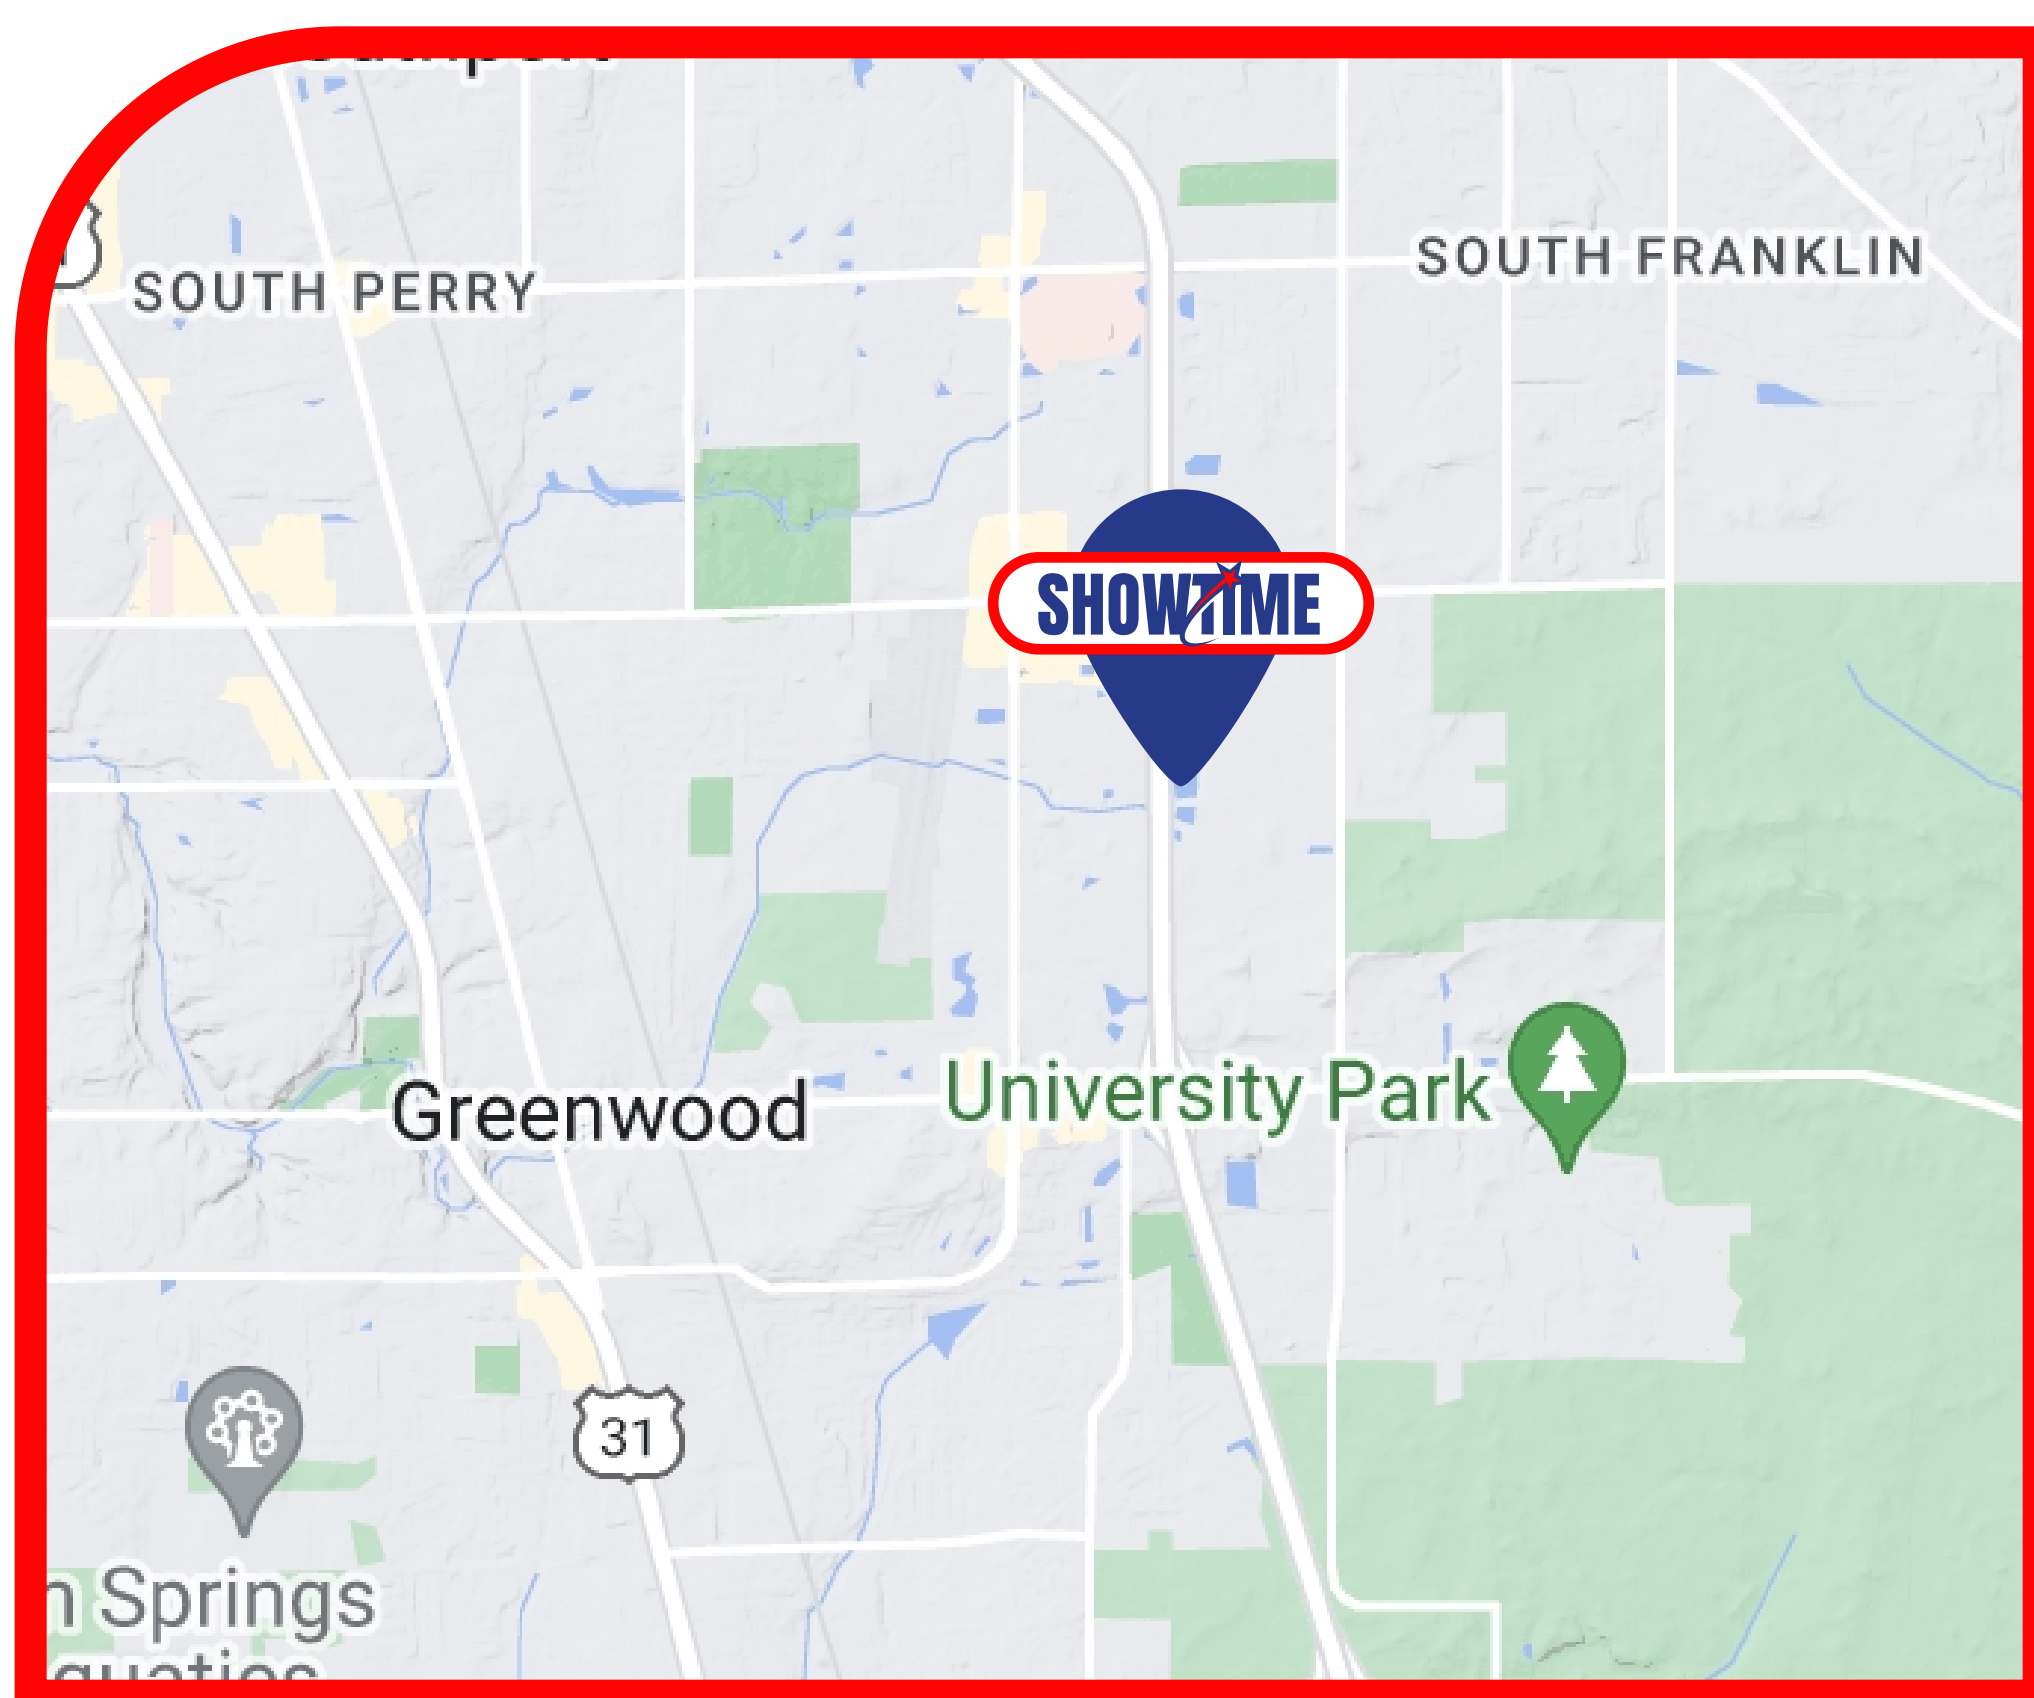

**SHOWTIME**

**Panel 002**

# I-65 Marion/Johnson County Line

**Sitting between Greenwood and Indianapolis, this location is in close proximity to hotels, restaurants, health care facilities, and Greenwood Municipal airport.**

Location: 39.629205, -86.073067  
Market: Greenwood  
Type: Digital  
Outdoor Billboard  
Facing: North

Traffic Direction: Southbound  
Read: Lefthand  
Dimensions: 14 x 48  
Illuminated: Yes  
Daily Impressions: 68,533

**SHOWTIME**

**Get In  
Touch**

[www.showtimeoutdoor.com](http://www.showtimeoutdoor.com)