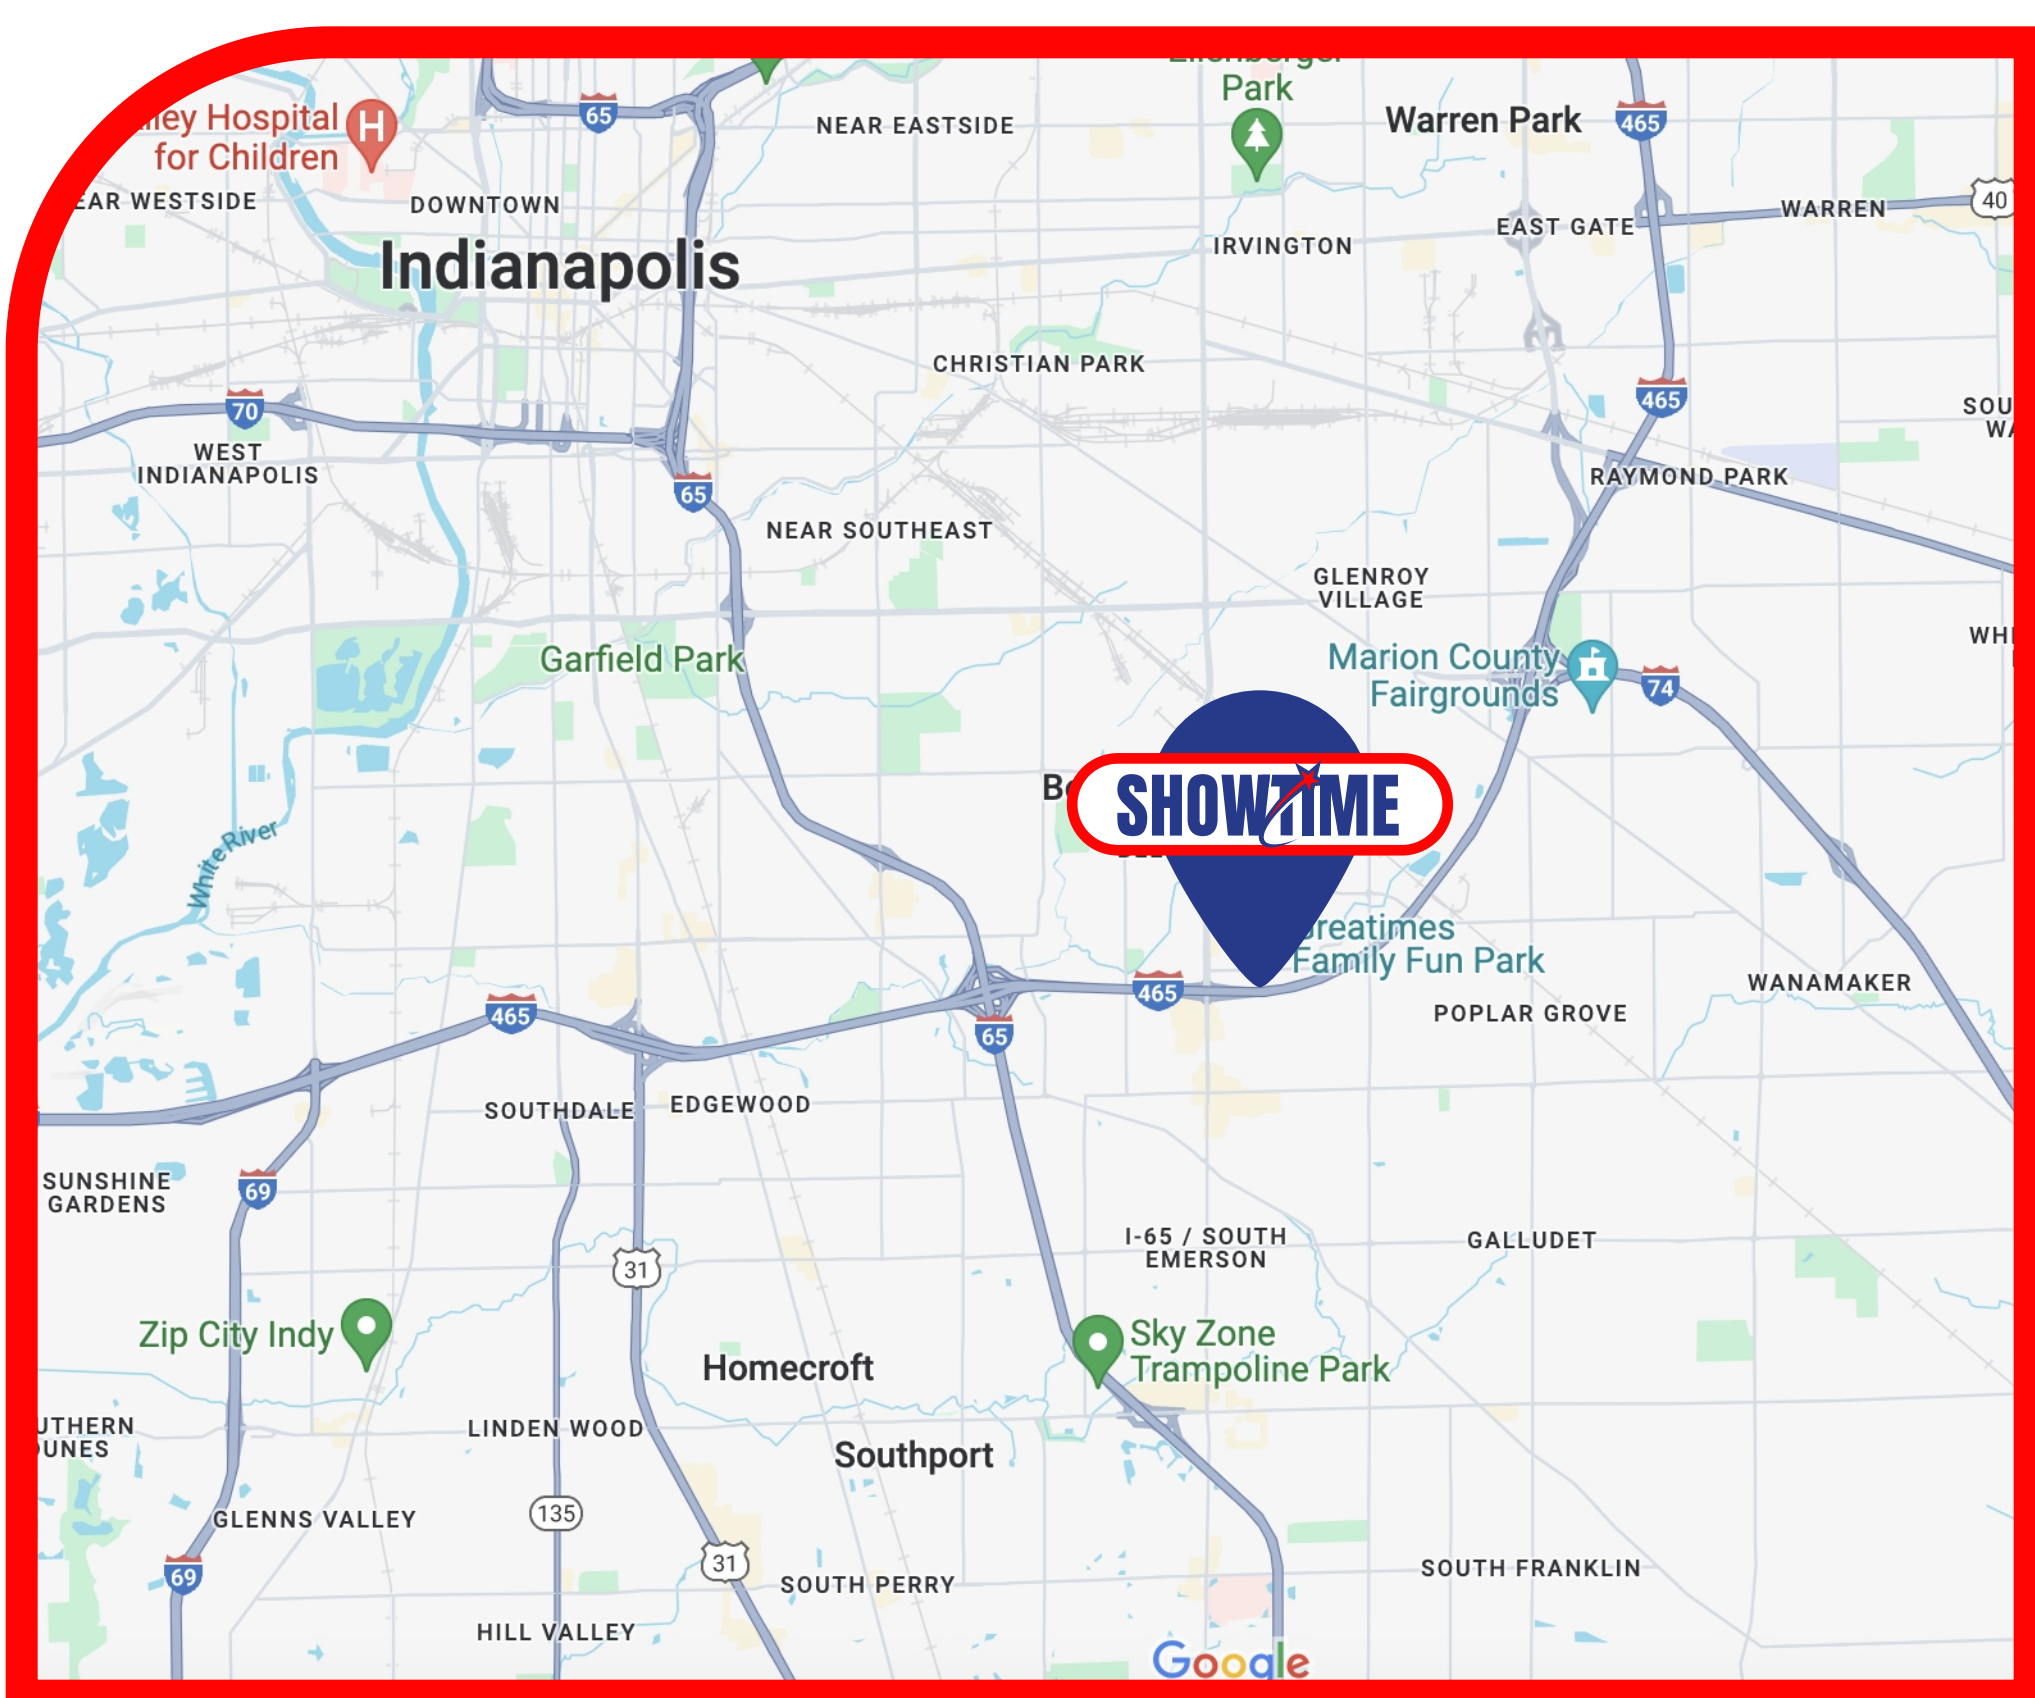

**SHOWTIME**

**Panel 170527**

# I-465 between I-74 and I-65 interchanges

**This board targets commuters heading to the westside of the city and to the Southeast suburbs just prior to I-65.**

Location: 39.704435, -86.074295  
Market: Indianapolis  
Type: Digital -  
Outdoor Billboard  
Facing: East

Traffic Direction: Westbound  
Read: Righthand  
Dimensions: 14 x 48  
Illuminated: Yes  
Daily Impressions: 66,000

**SHOWTIME**

**Get In  
Touch**

[www.showtimeoutdoor.com](http://www.showtimeoutdoor.com)