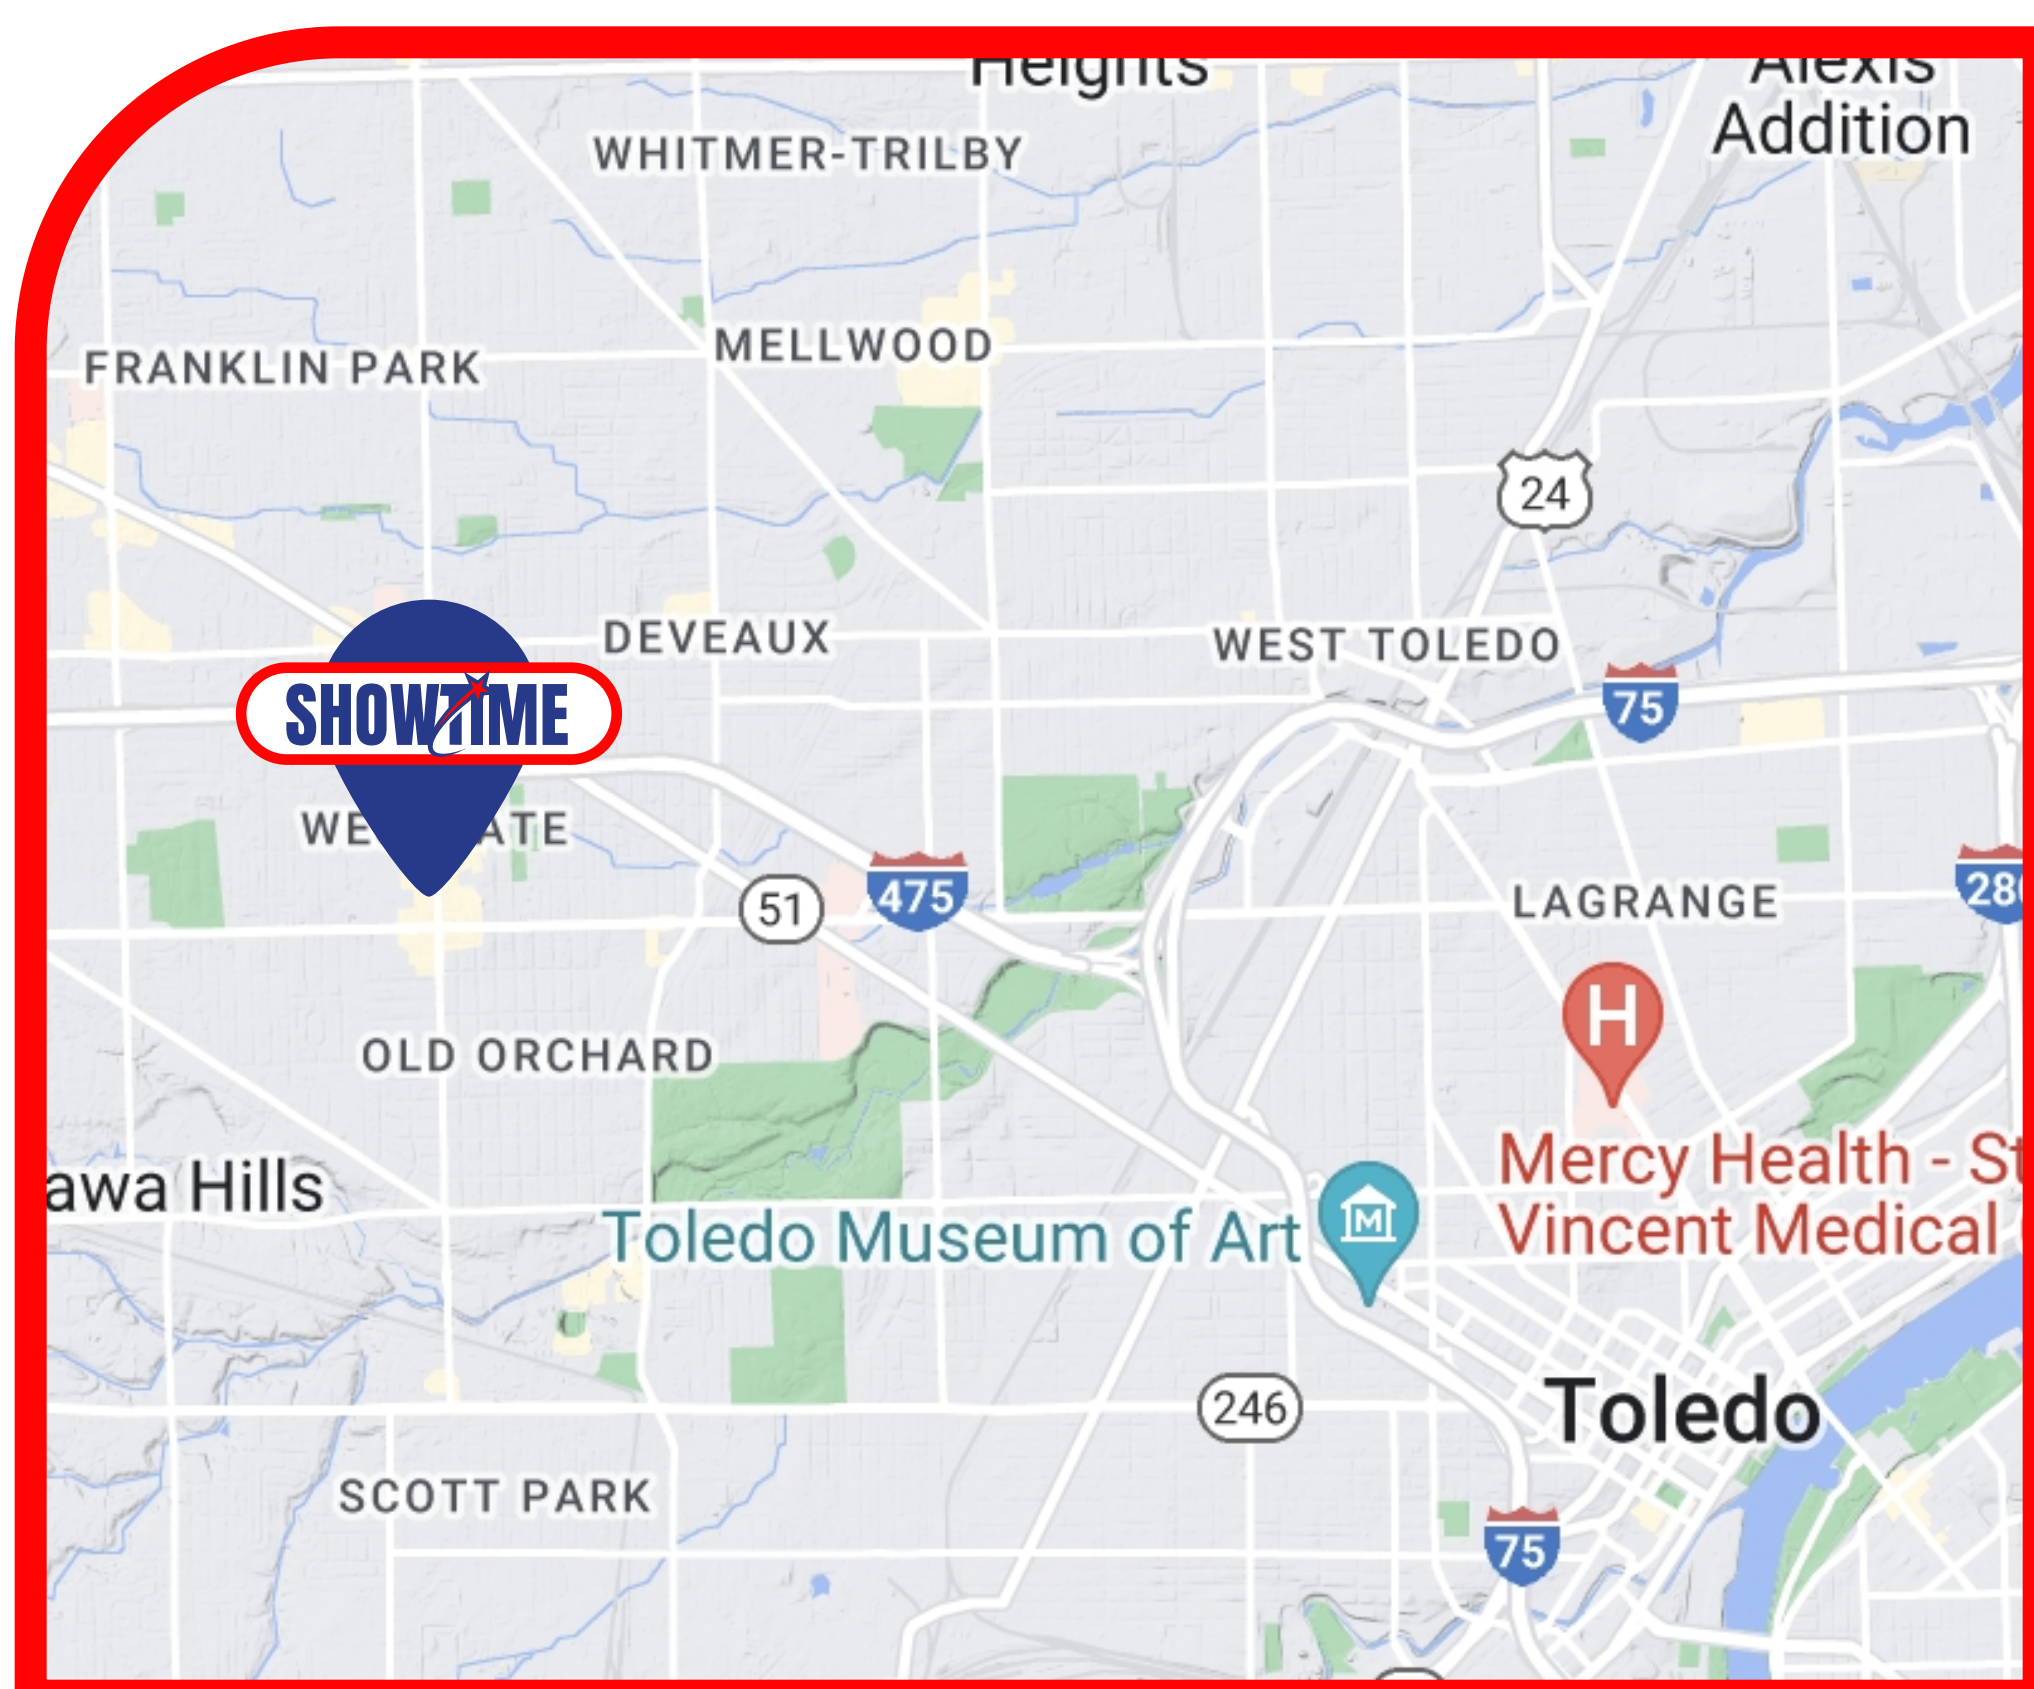

**SHOWTIME**

**Panel 177363**

# E/S 3204 Secor Rd .2 mi n/o Central Avenue

**This sign is located near one of Toledo's busiest intersections, Secor Road and Central Avenue. Within a one-mile radius there is a Home Depot, Costco, six fast food places, two major banks and the University of Toledo main campus.**

Location: 41.679818, -83.623451  
Market: Toledo  
Type: Digital -  
Outdoor Billboard  
Facing: South

Traffic Direction: Northbound  
Read: Right-hand  
Dimensions: 20 x 20  
Illuminated: Yes  
Daily Impressions: 16,305