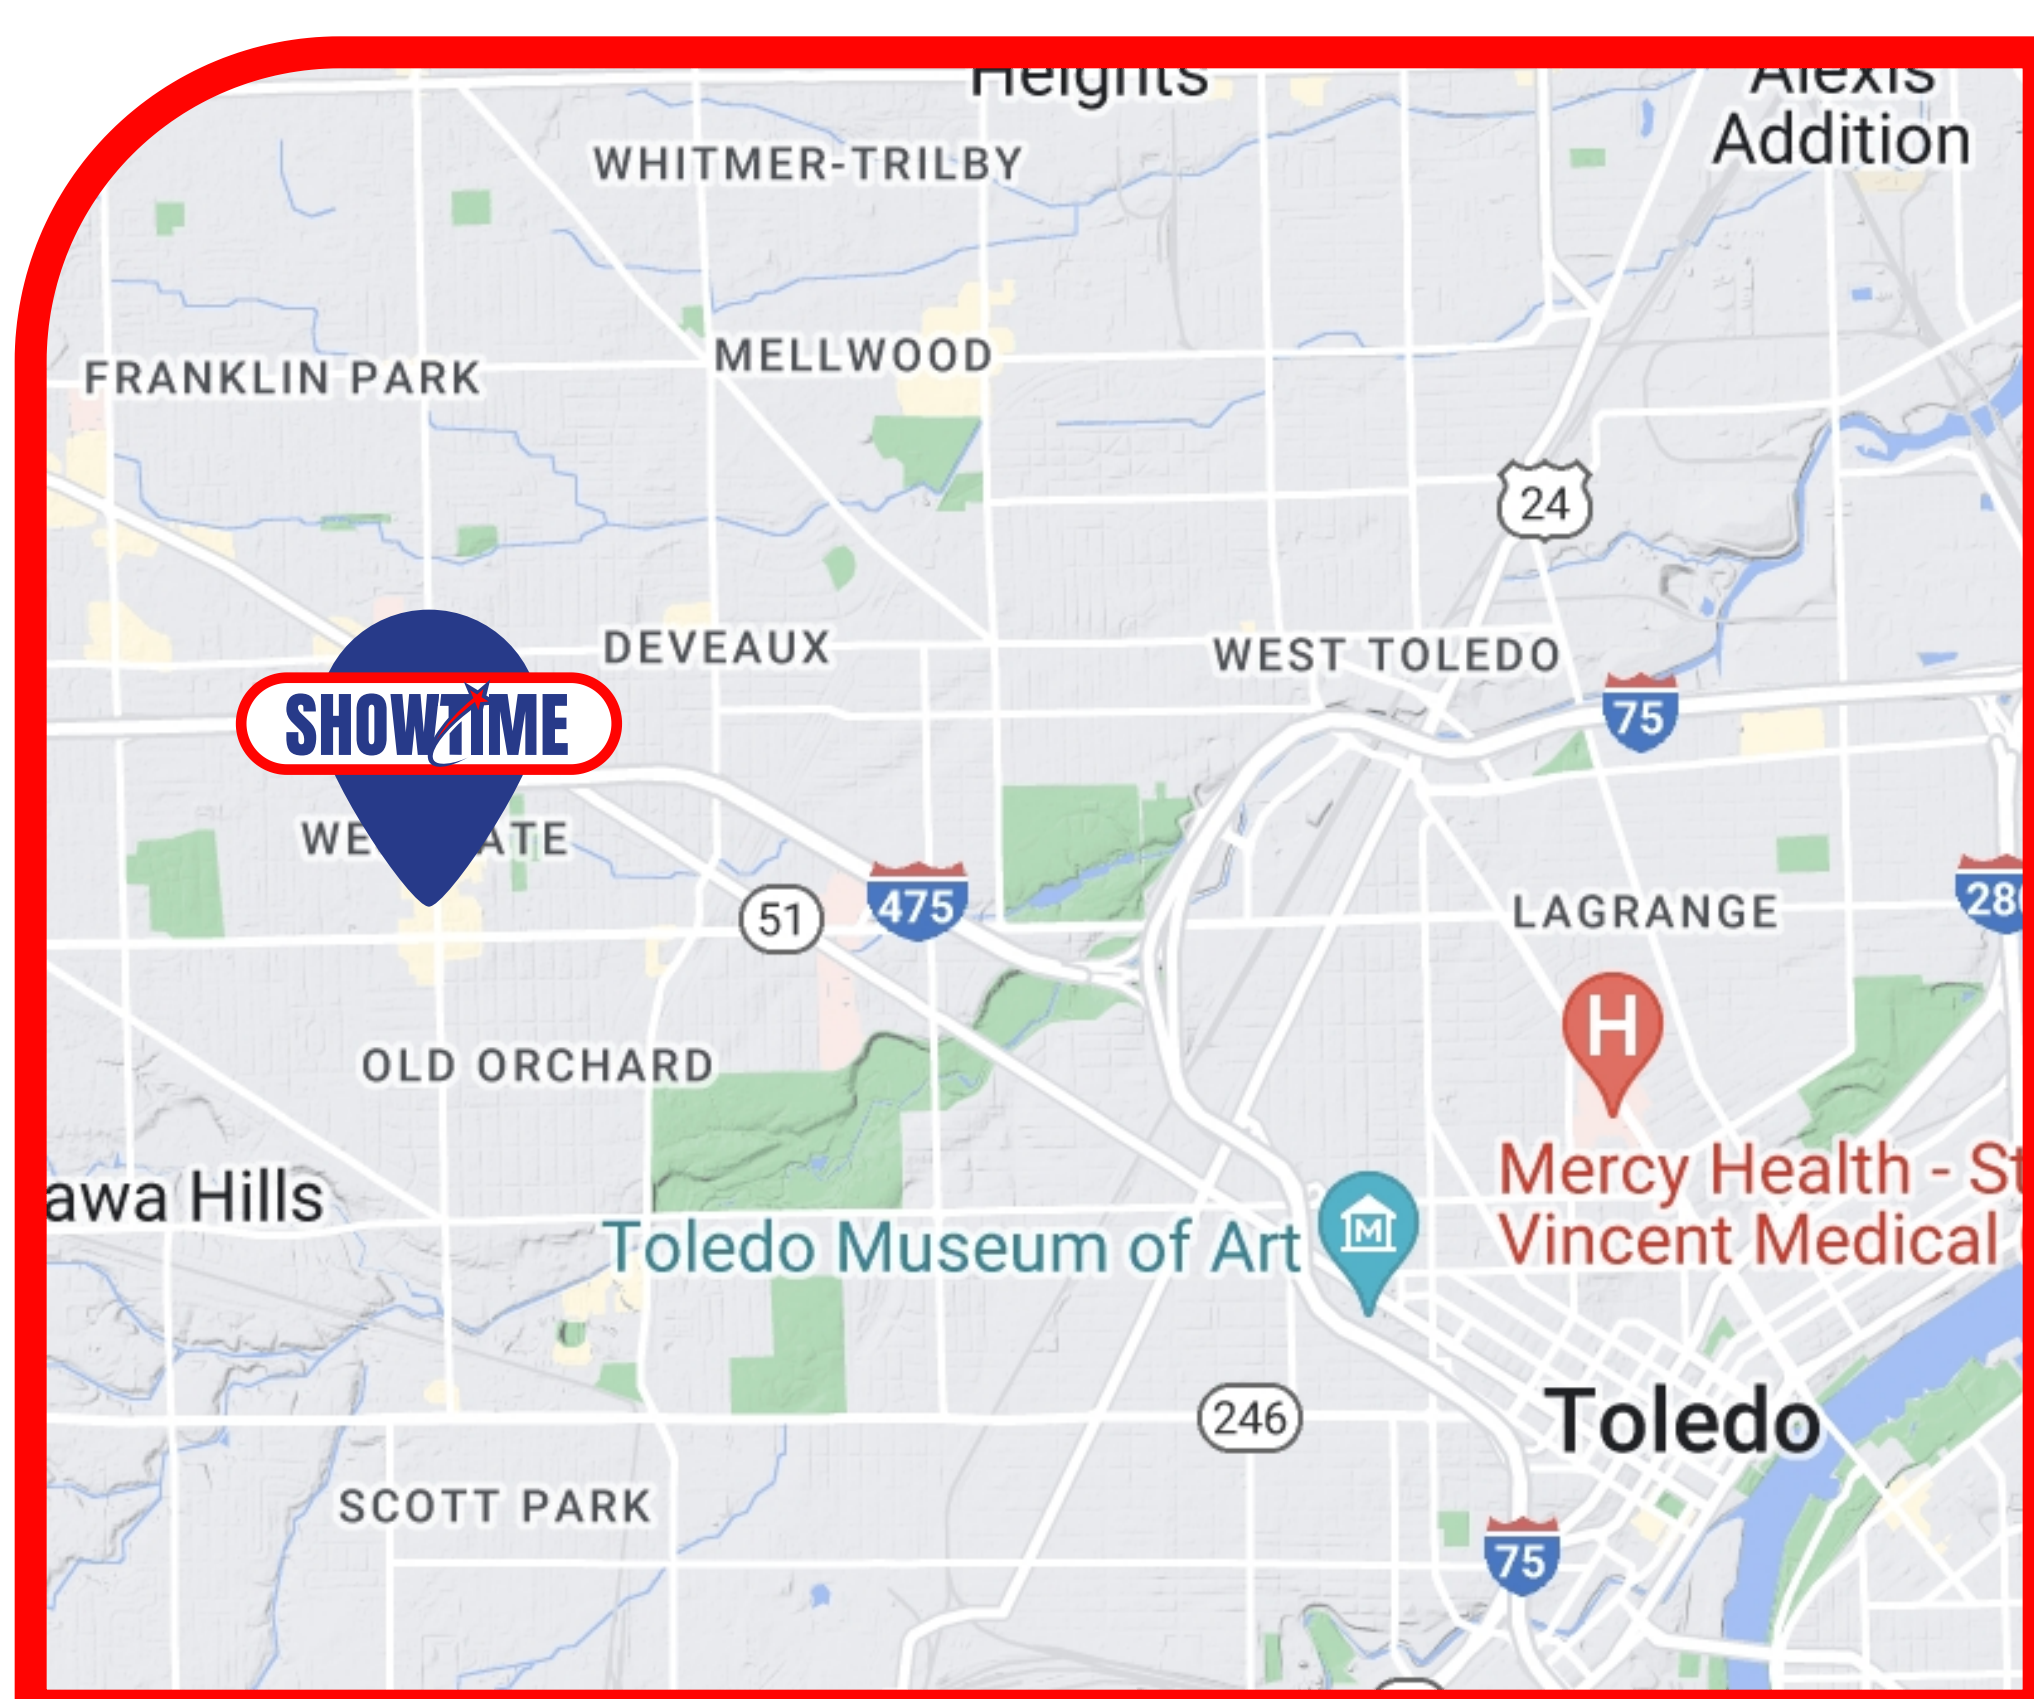

SHOWTIME

Panel 177365

E/S 3204 Secor Rd .2 mi n/o Central Avenue

This sign is located near one of Toledo's busiest intersections, Secor Road and Central Avenue. Within a one-mile radius there is a Home Depot, Costco, six fast food places, two major banks and the University of Toledo main campus.

Location: 41.679818, -83.623451
Market: Toledo
Type: Digital -
Outdoor Billboard
Facing: North

Traffic Direction: Southbound
Read: Left-hand
Dimensions: 20 x 20
Illuminated: Yes
Daily Impressions: 16,305